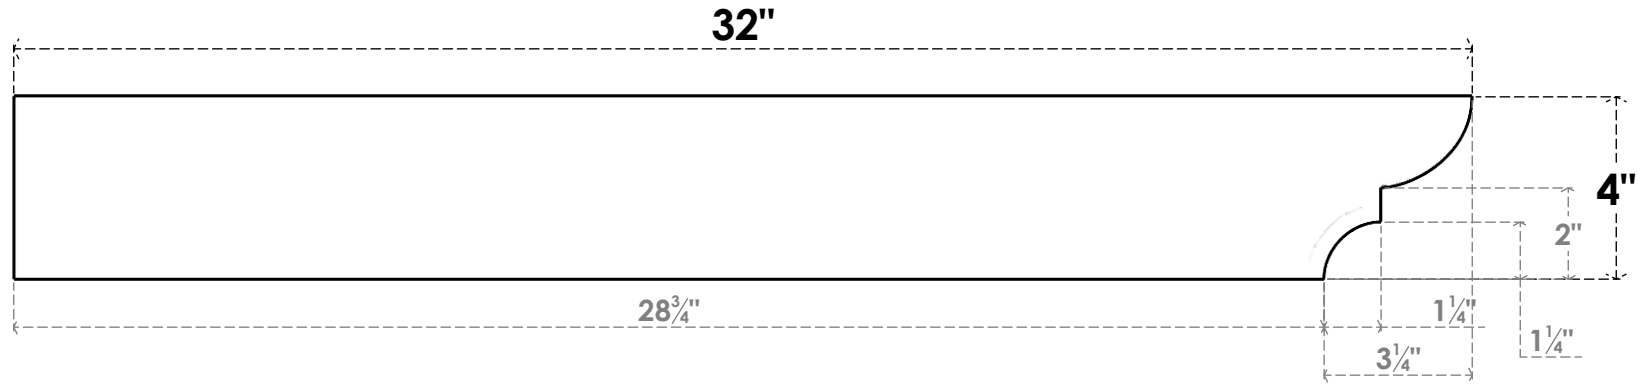

ITEM NUMBER: RFTURO060X04000X32000X004RID00RCPR

6"W X 4"H X 32"L TIMBERTHANE ROUGH CEDAR RIDGEWOOD FAUX WOOD OPEN RAFTER TAIL, 4"L END, PRIMED TAN

SIDE PROFILE

ISOMETRIC

FRONT PROFILE

GENERATED DATE : 03/02/2023