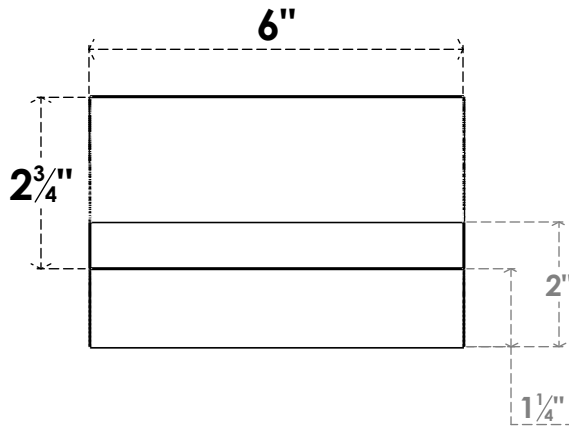

ITEM NUMBER: RFTURO060X04000X32000X004RID00RCPR

6"W X 4"H X 32"L TIMBERTHANE ROUGH CEDAR RIDGEWOOD FAUX WOOD OPEN RAFTER TAIL, 4"L END, PRIMED TAN

SIDE PROFILE

ISOMETRIC

FRONT PROFILE

GENERATED DATE : 03/02/2023