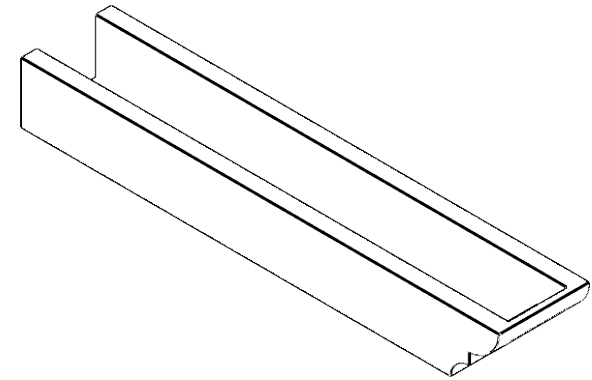

ITEM NUMBER: RFTURO060X04000X32000X004RID00RCPR

6"W X 4"H X 32"L TIMBERTHANE ROUGH CEDAR RIDGEWOOD FAUX WOOD OPEN RAFTER TAIL, 4"L END, PRIMED TAN

SIDE PROFILE

ISOMETRIC

FRONT PROFILE

GENERATED DATE : 03/02/2023

EKENA MILLWORK
2300 WEST MAIN ST.
CLARKSVILLE, TX 75426
TOLL FREE: 866-607-0453
WWW.EKENAMILLWORK.COM

NOTES

1. INSTALLATION TO BE COMPLETED IN ACCORDANCE WITH MANUFACTURER'S SPECIFICATIONS.
2. DRAWING MAY NOT BE TO SCALE
3. THIS DRAWING IS INTENDED FOR DESIGN AND PLANNING PURPOSES ONLY.
4. ALL INFORMATION CONTAINED HEREIN WAS CURRENT AT THE TIME OF DEVELOPMENT BUT MUST BE REVIEWED AND APPROVED BY THE PRODUCT MANUFACTURER TO BE CONSIDERED ACCURATE.
5. TIMBERTHANE ARCHITECTURAL PRODUCTS ARE MADE FROM HIGH DENSITY URETHANE AND COME FACTORY PRIMED